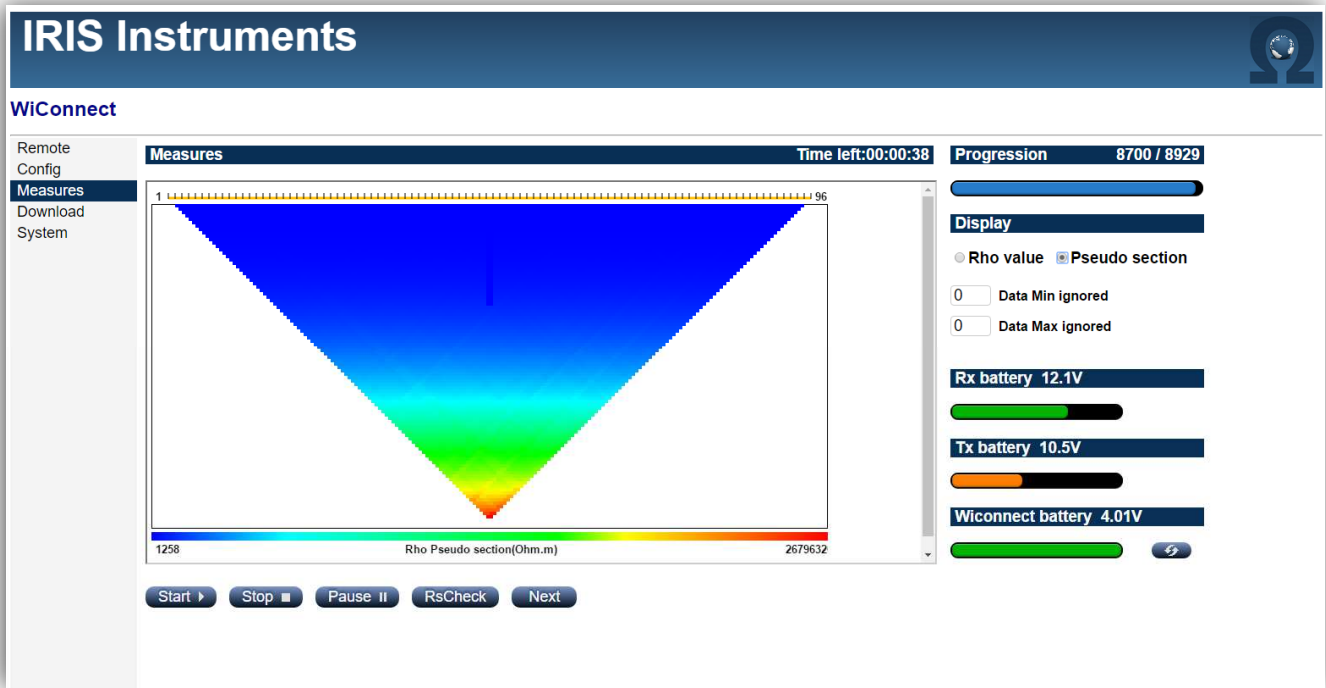

www.iris-instruments.com

See measurements (current injected, voltage measured, quality factor, resistivity or resistivity pseudo-section) and battery levels in real-time on the webpage :

In addition, the [ProsysView](#) Android™ app is available for free on the Google Play to filter, visualize and export the pseudo-section and soundings of resistivity and chargeability after downloading the data on your Android smartphone or tablet.