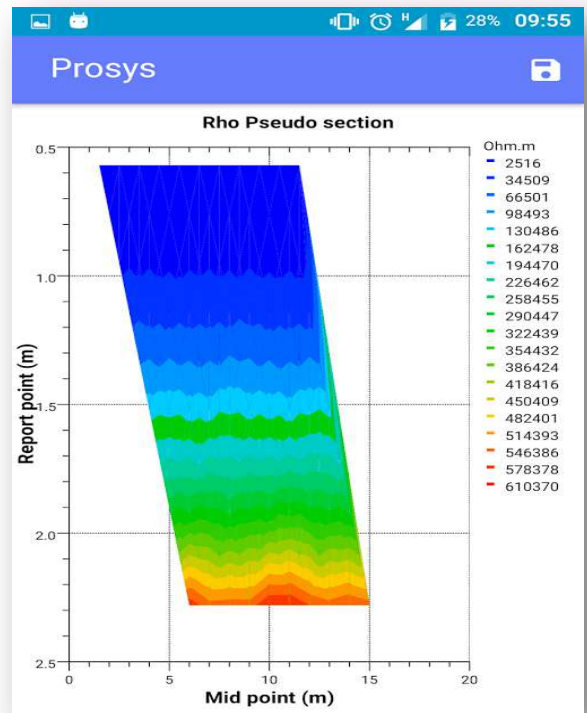

www.iris-instruments.com

See measurements (current injected, voltage measured, quality factor, resistivity or resistivity pseudo-section) and battery levels in real-time on the webpage :

In addition, the [ProsysView](#) Android™ app is available for free on the Google Play to filter, visualize and export the pseudo-section and soundings of resistivity and chargeability after downloading the data on your Android smartphone or tablet.

*These features are only available for the Syscal Pro as well as the Syscal R1 Plus and Junior 2 channels dating after 2014. For the Syscal Junior and R1 Plus 1 channel, dating before 2014, only data transfer features are available.